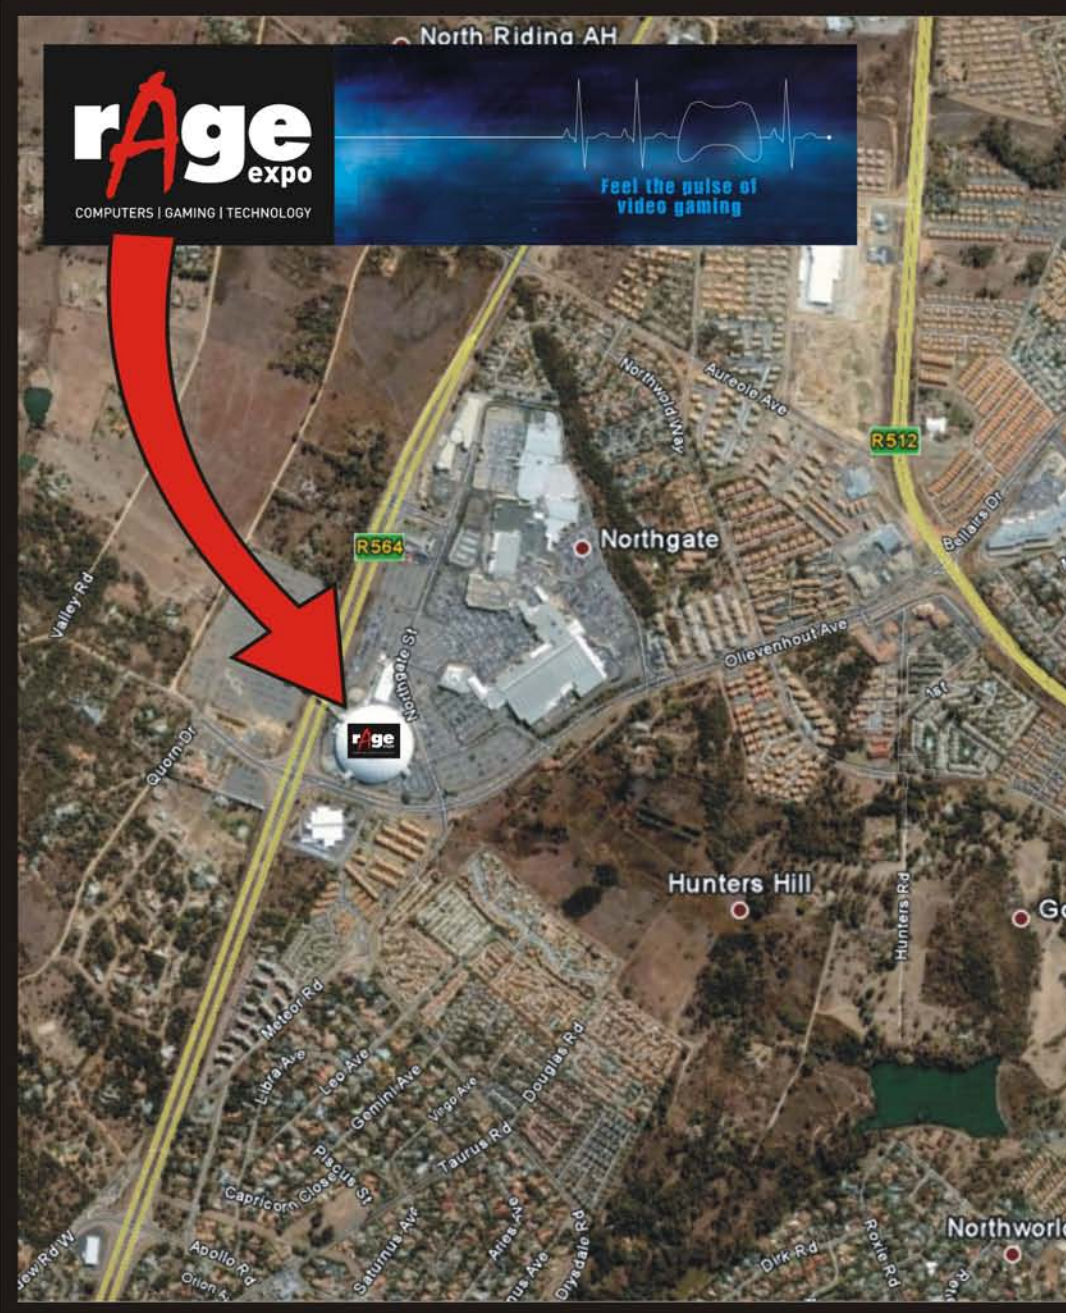

Entrance to Telkom Do Gaming VIP LAN parking

Entrance to parking & Dome

Telkom Do Gaming VIP LAN parking

Exhibitor parking

Main public parking

NAG LAN parking

- 1 rAge main entrance
- 3 Exhibitors entrance
- 6 NAG LAN entrance
- 7 Telkom Do Gaming VIP entrance

Foot bridge access to Dome
Main Public Parking

rAge expo
COMPUTERS | GAMING | TECHNOLOGY

Feel the pulse of video gaming

North Ridina AH

CORNER NORTHUMBERLAND ROAD & OLIEVENHOUT AVENUE, NORTHGATE - GPS: 26°03'48.03" S - 27°56'35.45"E

- Entrance to Telkom Do Gaming VIP LAN parking
- Entrance to parking & Dome
- Telkom Do Gaming VIP LAN parking
- Exhibitor parking
- Main public parking
- NAG LAN parking

- 1 rAge main entrance
- 3 Exhibitors entrance
- 6 NAG LAN entrance
- 7 Telkom Do Gaming VIP entrance

CORNER NORTHUMBERLAND ROAD & OLIEVENHOUT AVENUE, NORTHGATE - GPS: 26°03'48.03" S - 27°56'35.45"E